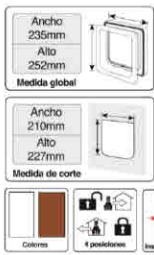

Articolo	Descrizione	Q. th
SCTC4	Set Cuccie Tutto Cotone 1/4 cm.35-40-50-55	1
SCTC5/7	“ “ “ “ 5/7 cm.60-65-70	1

>>> DOORS

>>> DOORM

>>> DOORL

<<< DOORS

<<< DOORL

<<< DOORM

>>> PORTAG4M